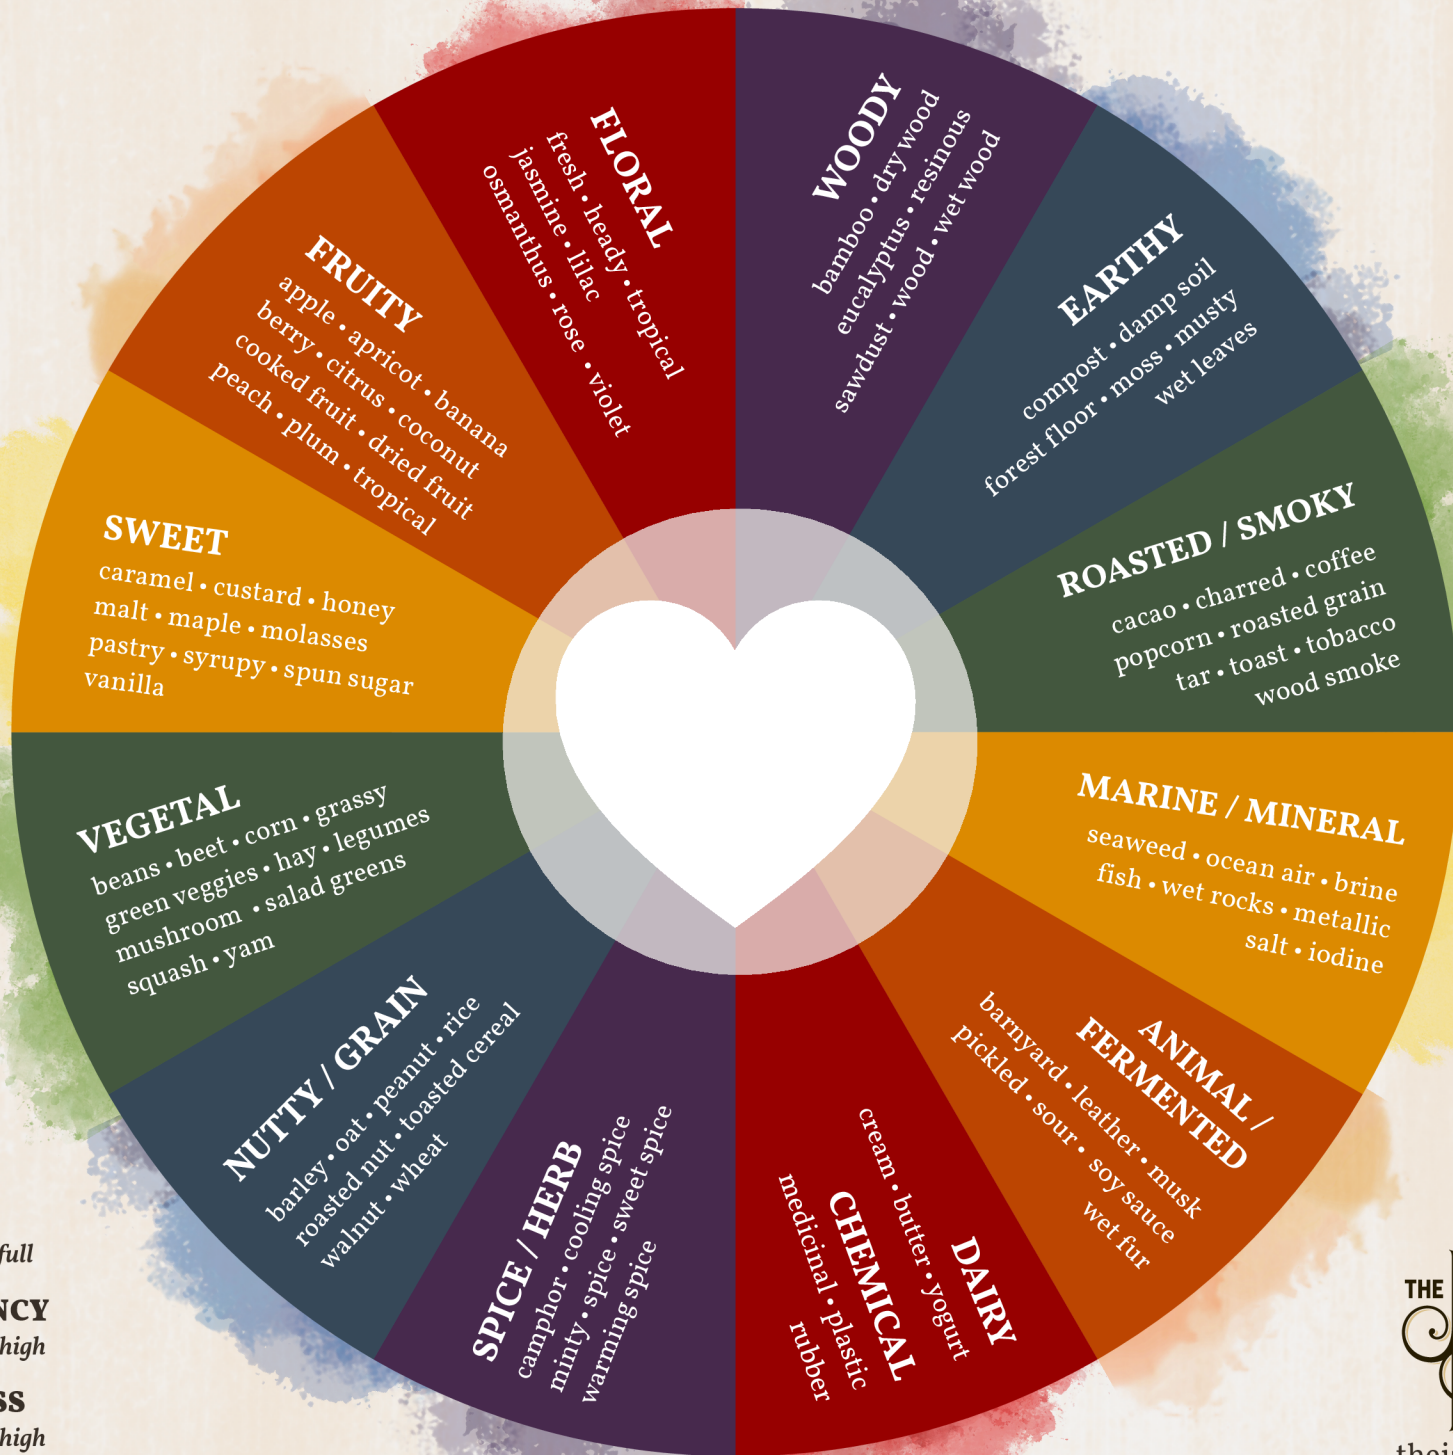

TEA FLAVOR WHEEL

FINISH

short • long • dry
clean • lingering
sweet • brisk • crisp
cooling • warming
mouthwatering

BODY

light • medium • full

ASTRINGENCY

low • moderate • high

BITTERNESS

low • moderate • high

THE JASMINE PEARL TEA CO.

thejasminepearl.com